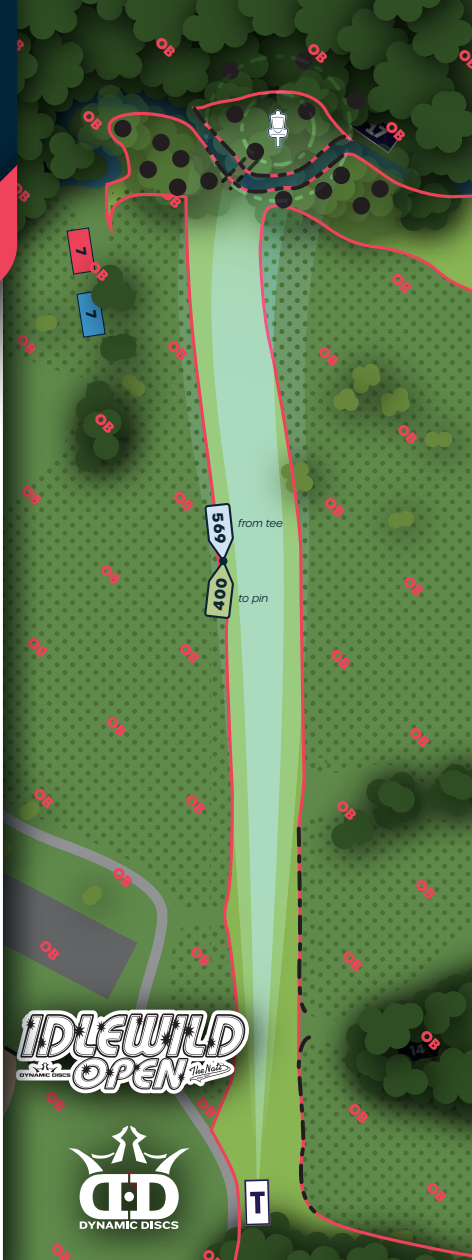

969

FEET

295.4 m

RULES & NOTES

OB: Marked tall grass left and right of fairway; creek in front of green; Beyond marked line behind basket and beyond.

IDLEWILD
DYNAMIC DISCS
OPEN
The Next

T

DGPT

IDLEWILD

17

PAR

3

287

FEET

87.5 m

RULES & NOTES